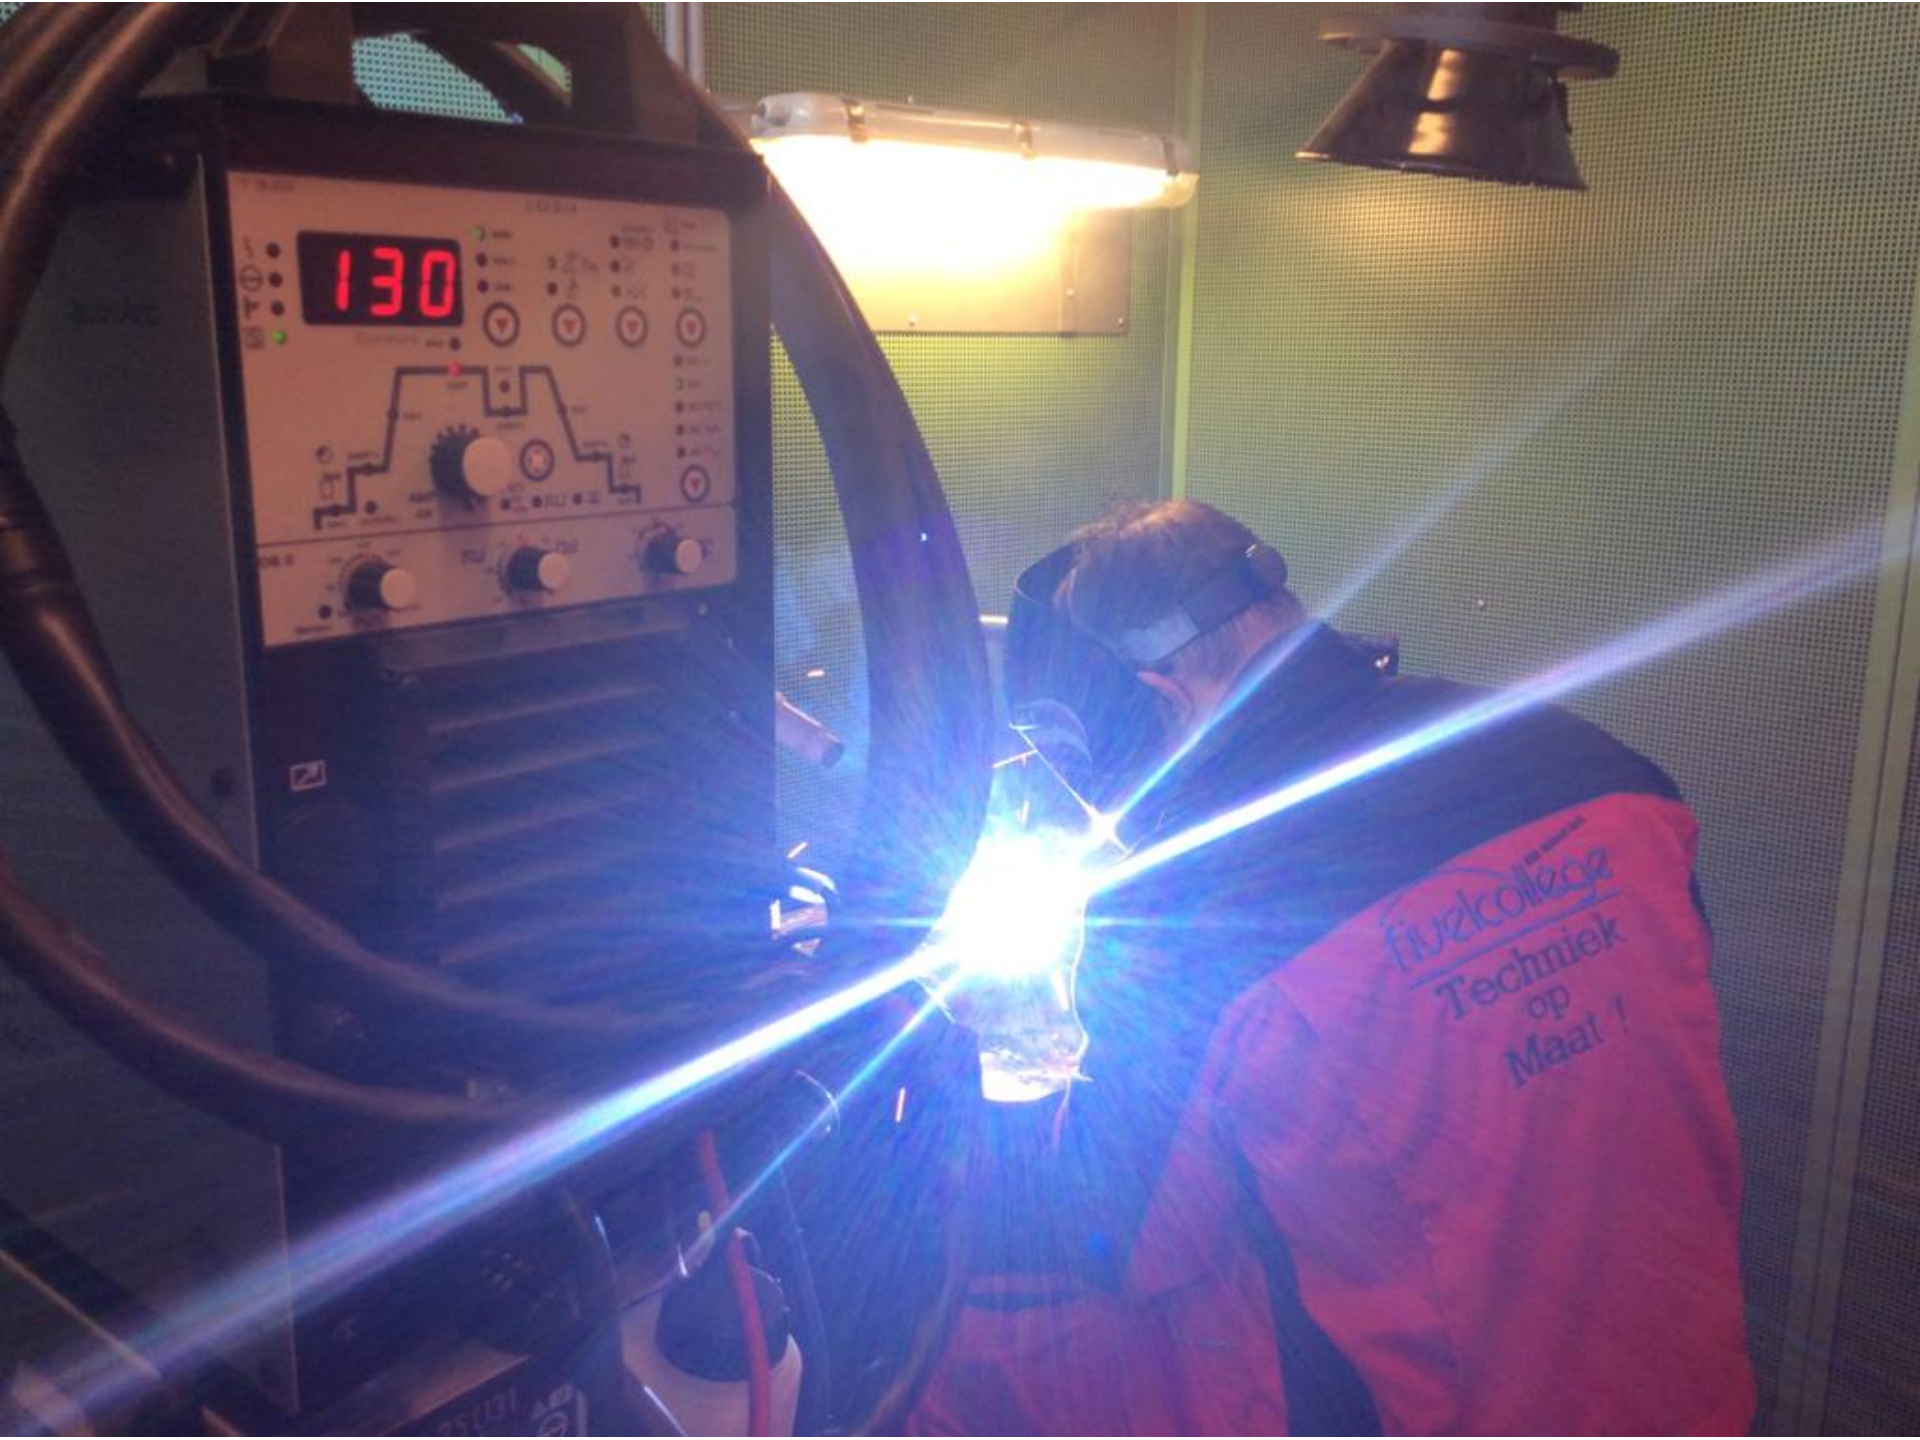

Welding Helmets

Lincoln Electric

LINCOLN  
ELECTRIC  
THE MILLION-EMPLOYER

LINCOLN  
ELECTRIC  
THE MILLION-EMPLOYER

Lincoln Electric  
The Million-Employer  
Mop Mat 1

LINCOLN  
ELECTRIC

130

Hvzkollege  
Techniek  
op  
Maat!